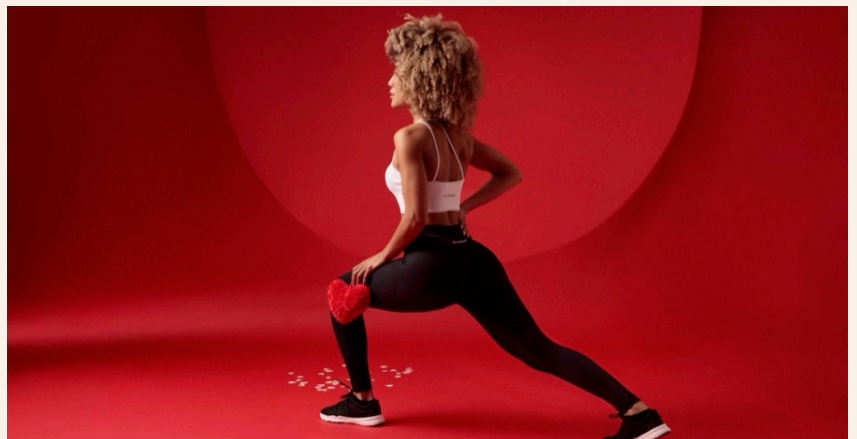

Tainá *Ribeiro*

Model & Dancer · Leiria, Portugal · Tainá de Jesus Ribeiro

BORN *Cotia, São Paulo, Brazil · 2002*

BASED IN *Leiria, Portugal (since 2021)*

TEACHES *Lady Styling · Afro-Latin · Commercial dance*

MODELING *~8 years · beauty & commercial*

LANGUAGES *PT-BR native · EN fluent · DE basic*

AVAILABLE *Iberian Peninsula & Europe*